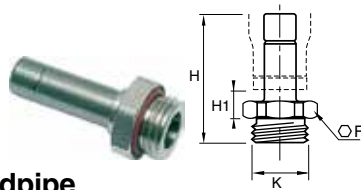

68PLMSP Male Stud Standpipe Metric Tube to BSPT

PART NO.	TUBE SIZE MM	BSPT	F MM	H MM	H1 MM	K MM
68PLMSP-4M-2R	4	1/8	10	21.00	7.00	11.00
68PLMSP-6M-2R	6	1/8	10	23.50	6.50	11.00
68PLMSP-6M-4R	6	1/4	10	23.50	6.50	15.00
68PLMSP-8M-2R	8	1/8	10	24.00	6.50	11.00
68PLMSP-8M-4R	8	1/4	14	24.00	6.50	15.00
68PLMSP-10M-4R	10	1/4	14	22.00	6.50	15.00
68PLMSP-10M-6R	10	3/8	17	30.00	7.50	18.50
68PLMSP-12M-6R	12	3/8	17	31.00	7.50	18.50
68PLMSP-12M-8R	12	1/2	22	38.00	7.50	24.00
68PLMSP-14M-8R	14	1/2	22	33.00	8.00	24.00

169PLM Male Elbow Inch Tube to NPT, UNF

PART NO.	TUBE SIZE IN	NPT/UNF	F MM	H IN	K IN	L IN
169PLM-5/32-0	5/32	10-32	10	0.71	0.43	.71
169PLM-5/32-2	5/32	1/8	11	.59	.47	.71
169PLM-5/32-4	5/32	1/4	14	.67	.60	.71
169PLM-4-2	1/4	1/8	11	.69	.47	.87
169PLM-4-4	1/4	1/4	14	.75	.60	.87
169PLM-4-6	1/4	3/8	18	.75	.77	.87
169PLM-6-4	3/8	1/4	15	.93	.63	1.14
169PLM-6-6	3/8	3/8	18	1.02	.77	1.14
169PLM-6-8	3/8	1/2	22	1.06	.94	1.14
169PLM-8-6	1/2	3/8	18	1.14	.77	1.22
169PLM-8-8	1/2	1/2	22	1.14	.94	1.22

68PLMSP Male Standpipe Metric Tube to BSPP or M5

PART NO.	TUBE SIZE MM	BSPP/M5	F MM	H MM	H1 MM	K MM
68PLMSP-4M-M5	4	M5X0.8	13	25.50	7.00	14.00
68PLMSP-4M-2G	4	1/8	16	26.50	7.00	17.50
68PLMSP-4M-4G	4	1/4	8	25.00	7.50	8.70
68PLMSP-6M-2G	6	1/8	13	28.00	6.50	14.00
68PLMSP-6M-4G	6	1/4	16	29.00	6.50	17.50
68PLMSP-8M-2G	8	1/8	13	28.50	6.50	14.00
68PLMSP-8M-4G	8	1/4	16	29.50	6.50	17.50
68PLMSP-8M-6G	8	3/8	20	30.50	7.50	22.00
68PLMSP-10M-4G	10	1/4	16	34.50	6.50	17.50
68PLMSP-10M-6G	10	3/8	20	35.50	7.50	22.00
68PLMSP-10M-8G	10	1/2	24	37.00	7.50	26.00
68PLMSP-12M-6G	12	3/8	20	36.50	7.50	22.00
68PLMSP-12M-8G	12	1/2	24	38.00	7.50	26.00
68PLMSP-14M-8G	14	1/2	24	40.00	8.00	26.00